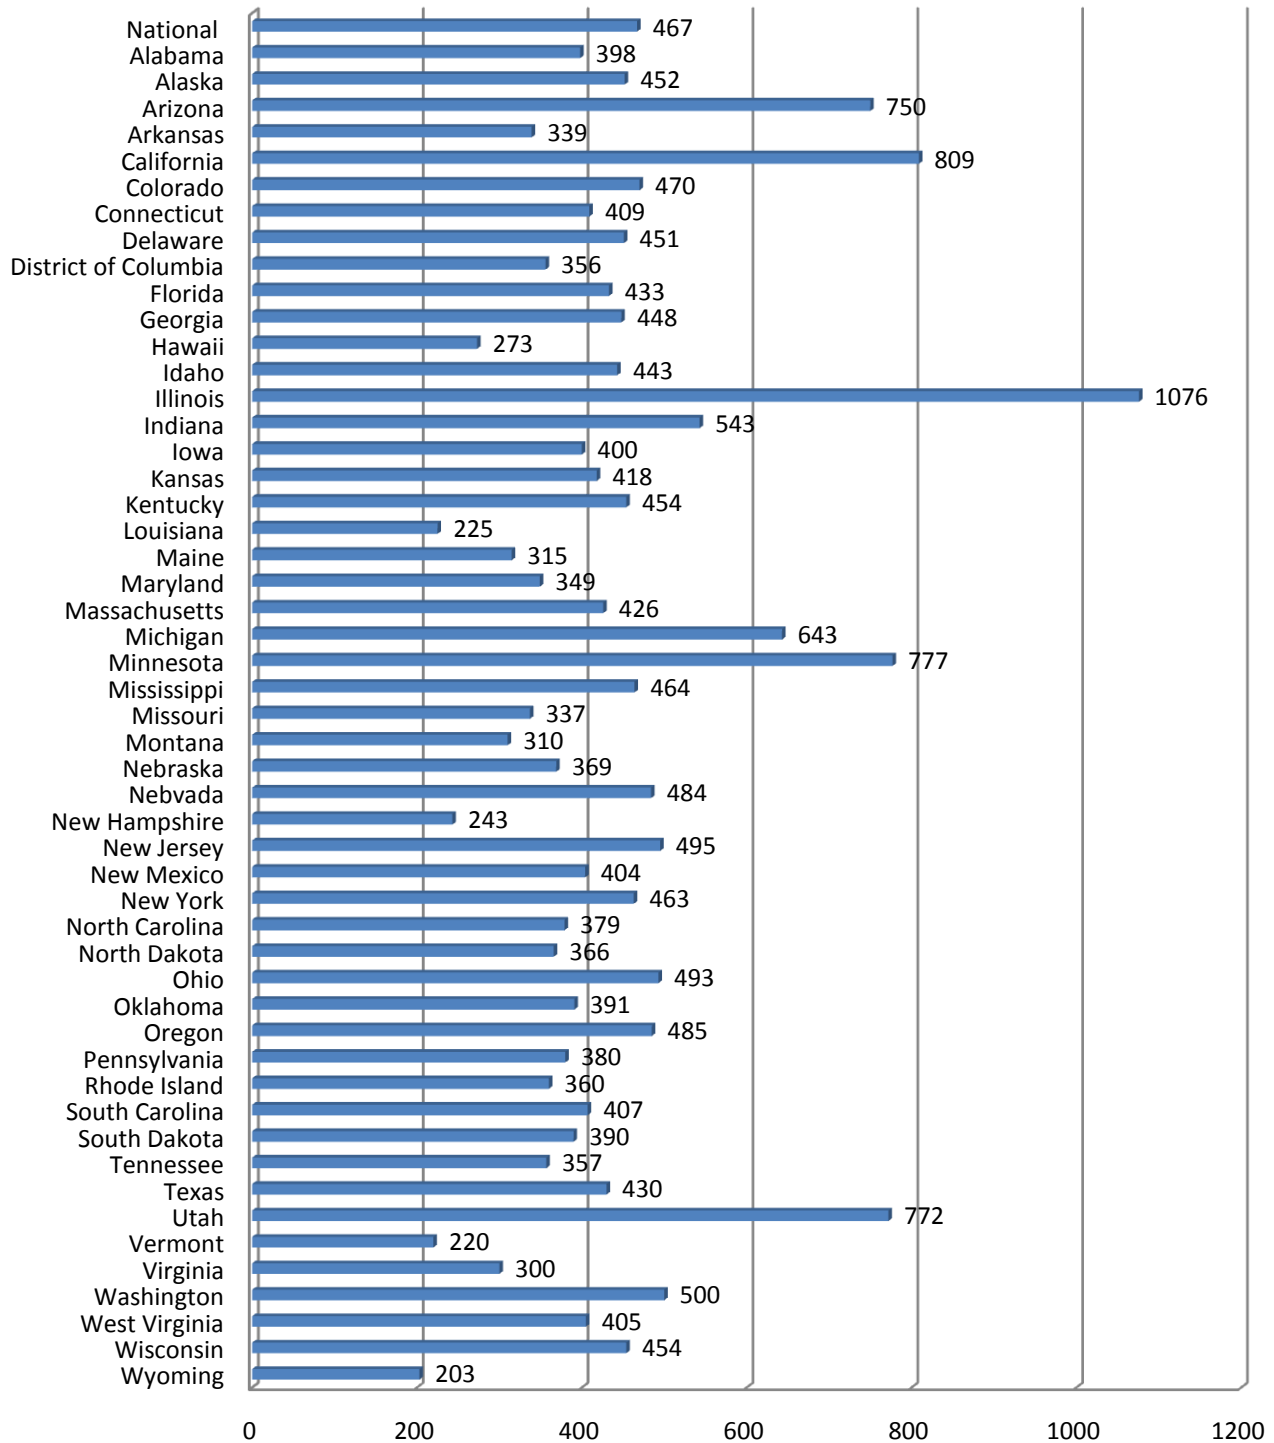

Student-to-Counselor Ratio by State 2007-2008

SOURCE: U.S. Department of Education, Common Core of Data, National Institute for Educational Statistics-Public Elementary and Secondary School Student Enrollment and Staff From the Common Core of Data: School Year 2007-2008