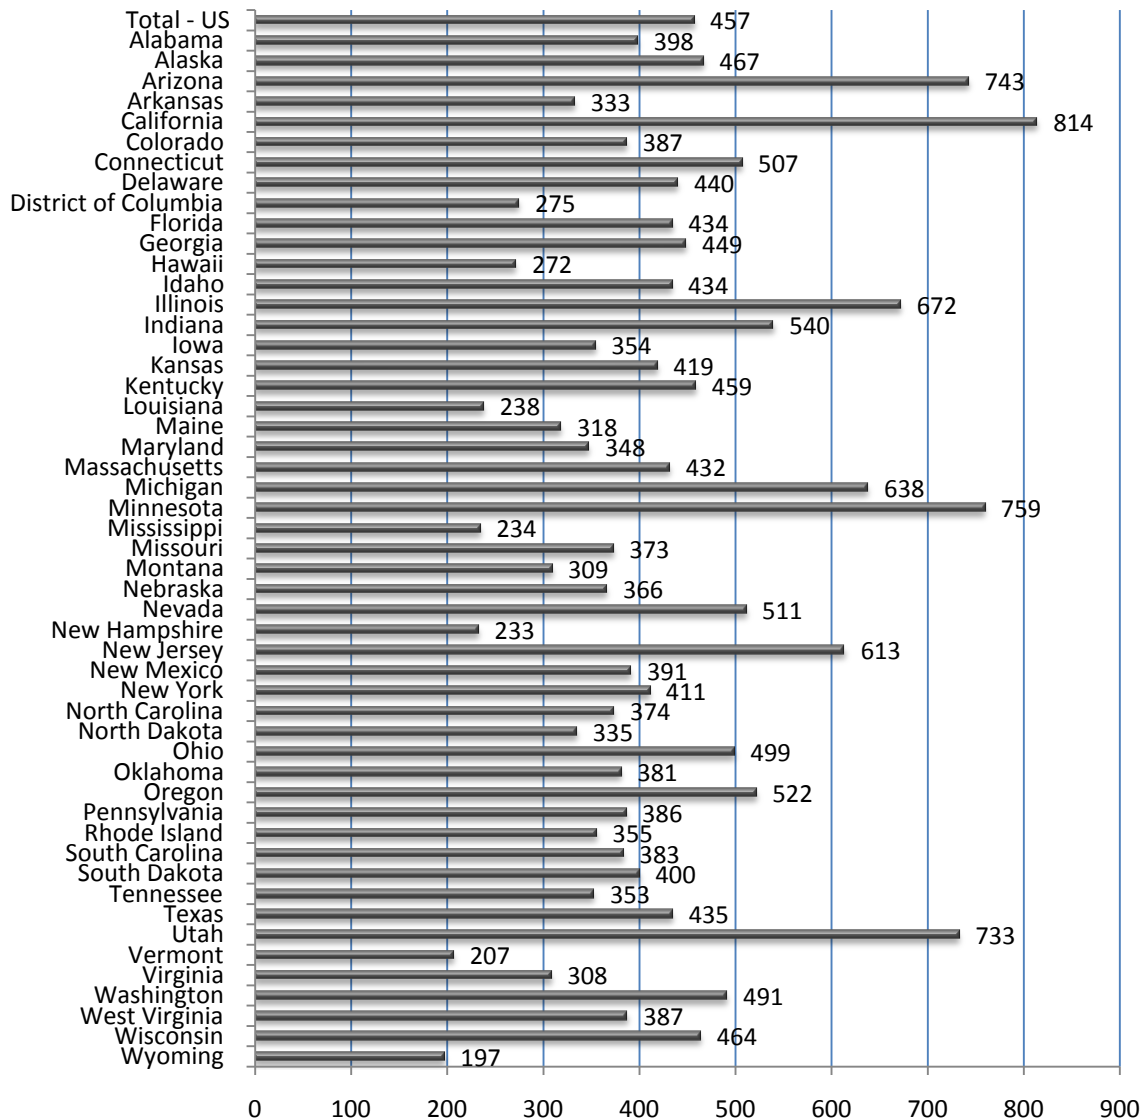

Student/School Counselor Ratio by State 2008-2009

SOURCE: U.S. Department of Education, Common Core of Data, National Institute for Educational Statistics-Public
Elementary and Secondary School Student Enrollment and Staff From the Common Core of Data: School Year 2008-2009