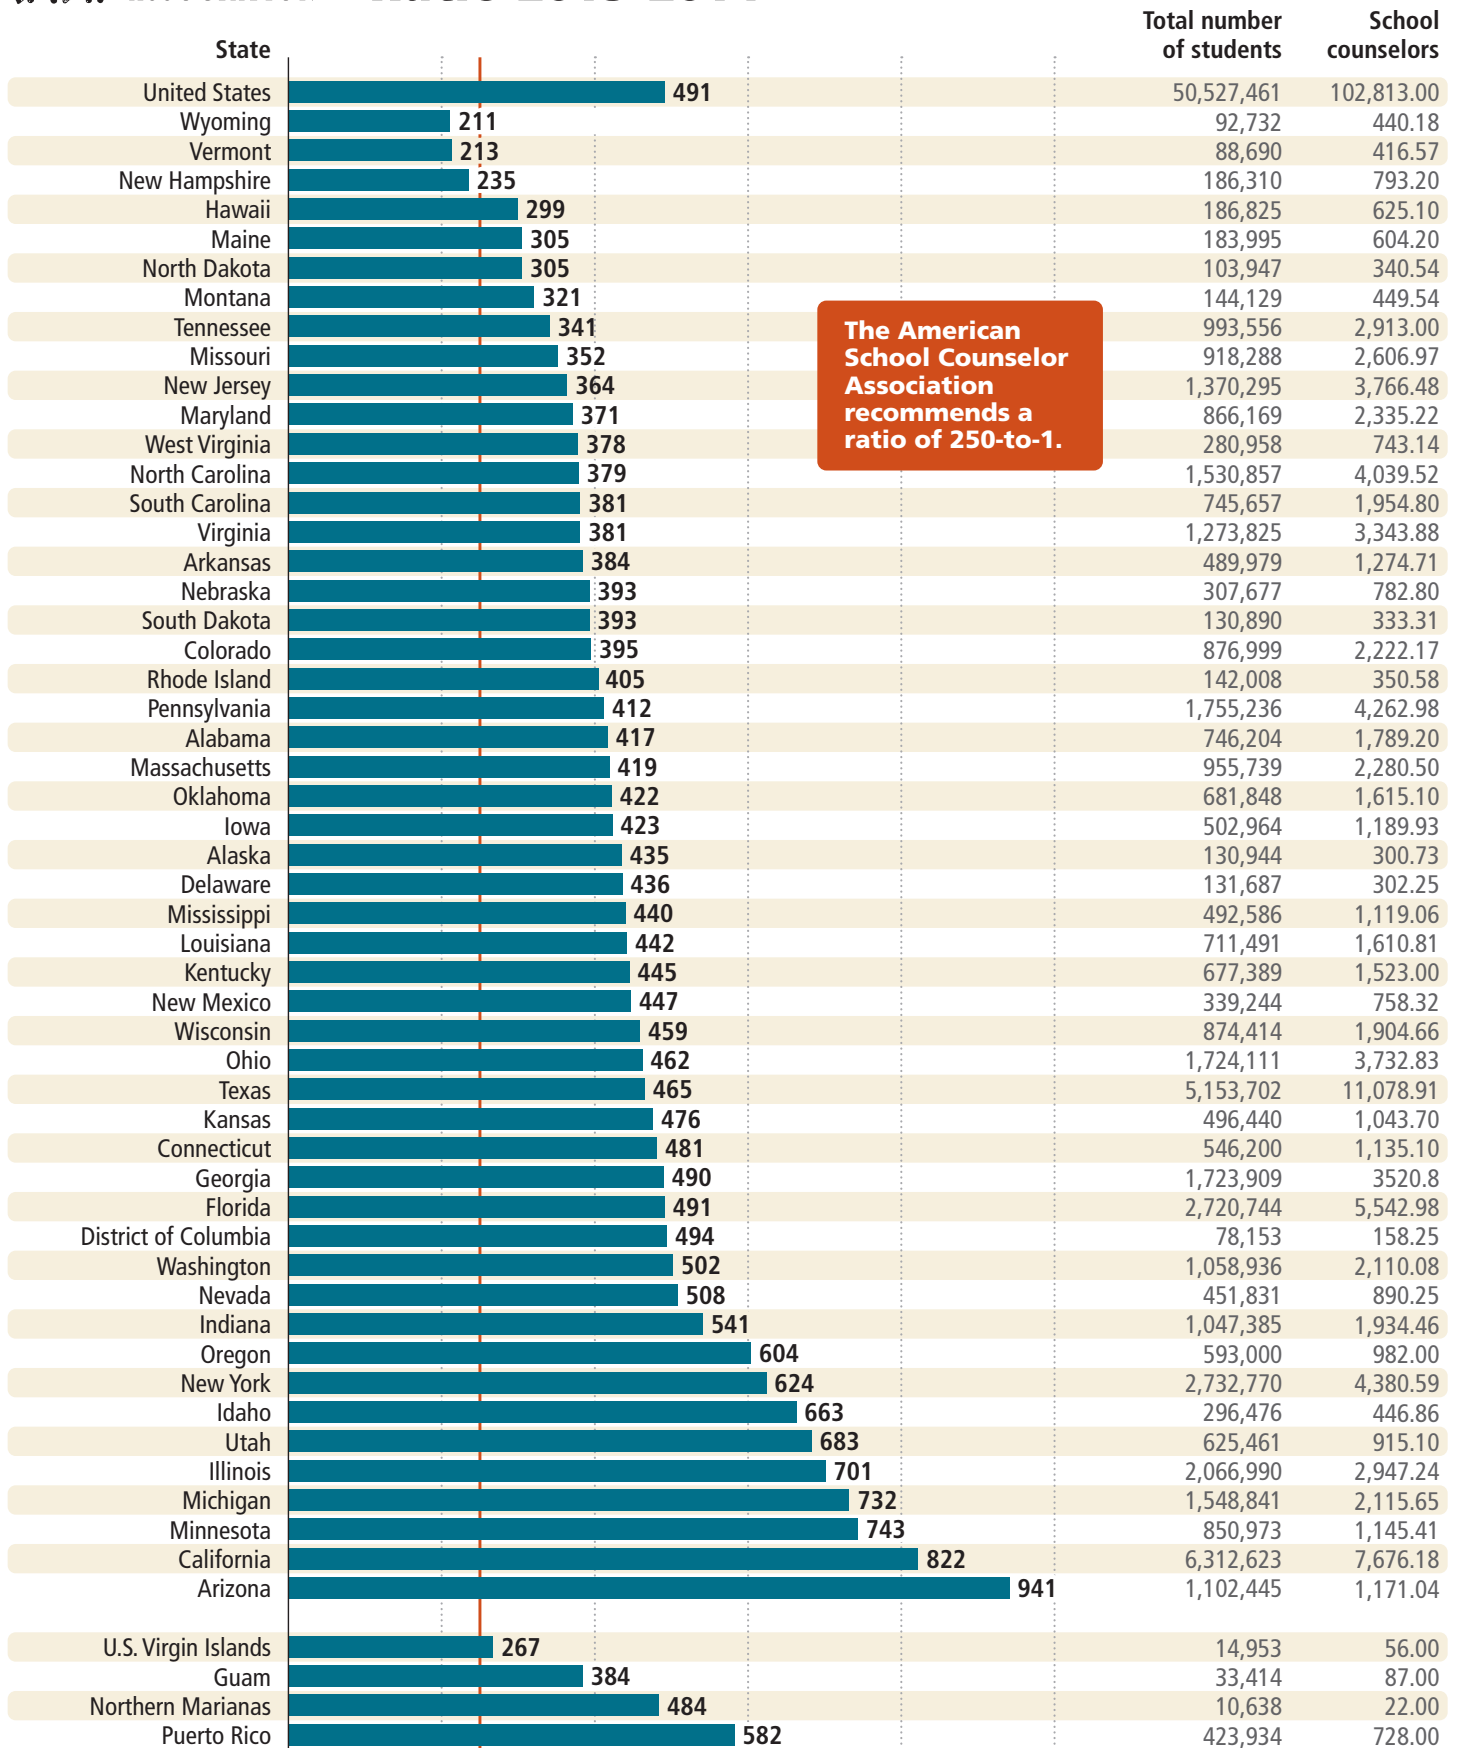

Student-to-School-Counselor Ratio 2013-2014

DATA SOURCE: U.S. DEPARTMENT OF EDUCATION, NATIONAL CENTER FOR EDUCATION STATISTICS, COMMON CORE OF DATA (CCD), "STATE NONFISCAL PUBLIC ELEMENTARY/SECONDARY EDUCATION SURVEY", 2013-14 v.1a.