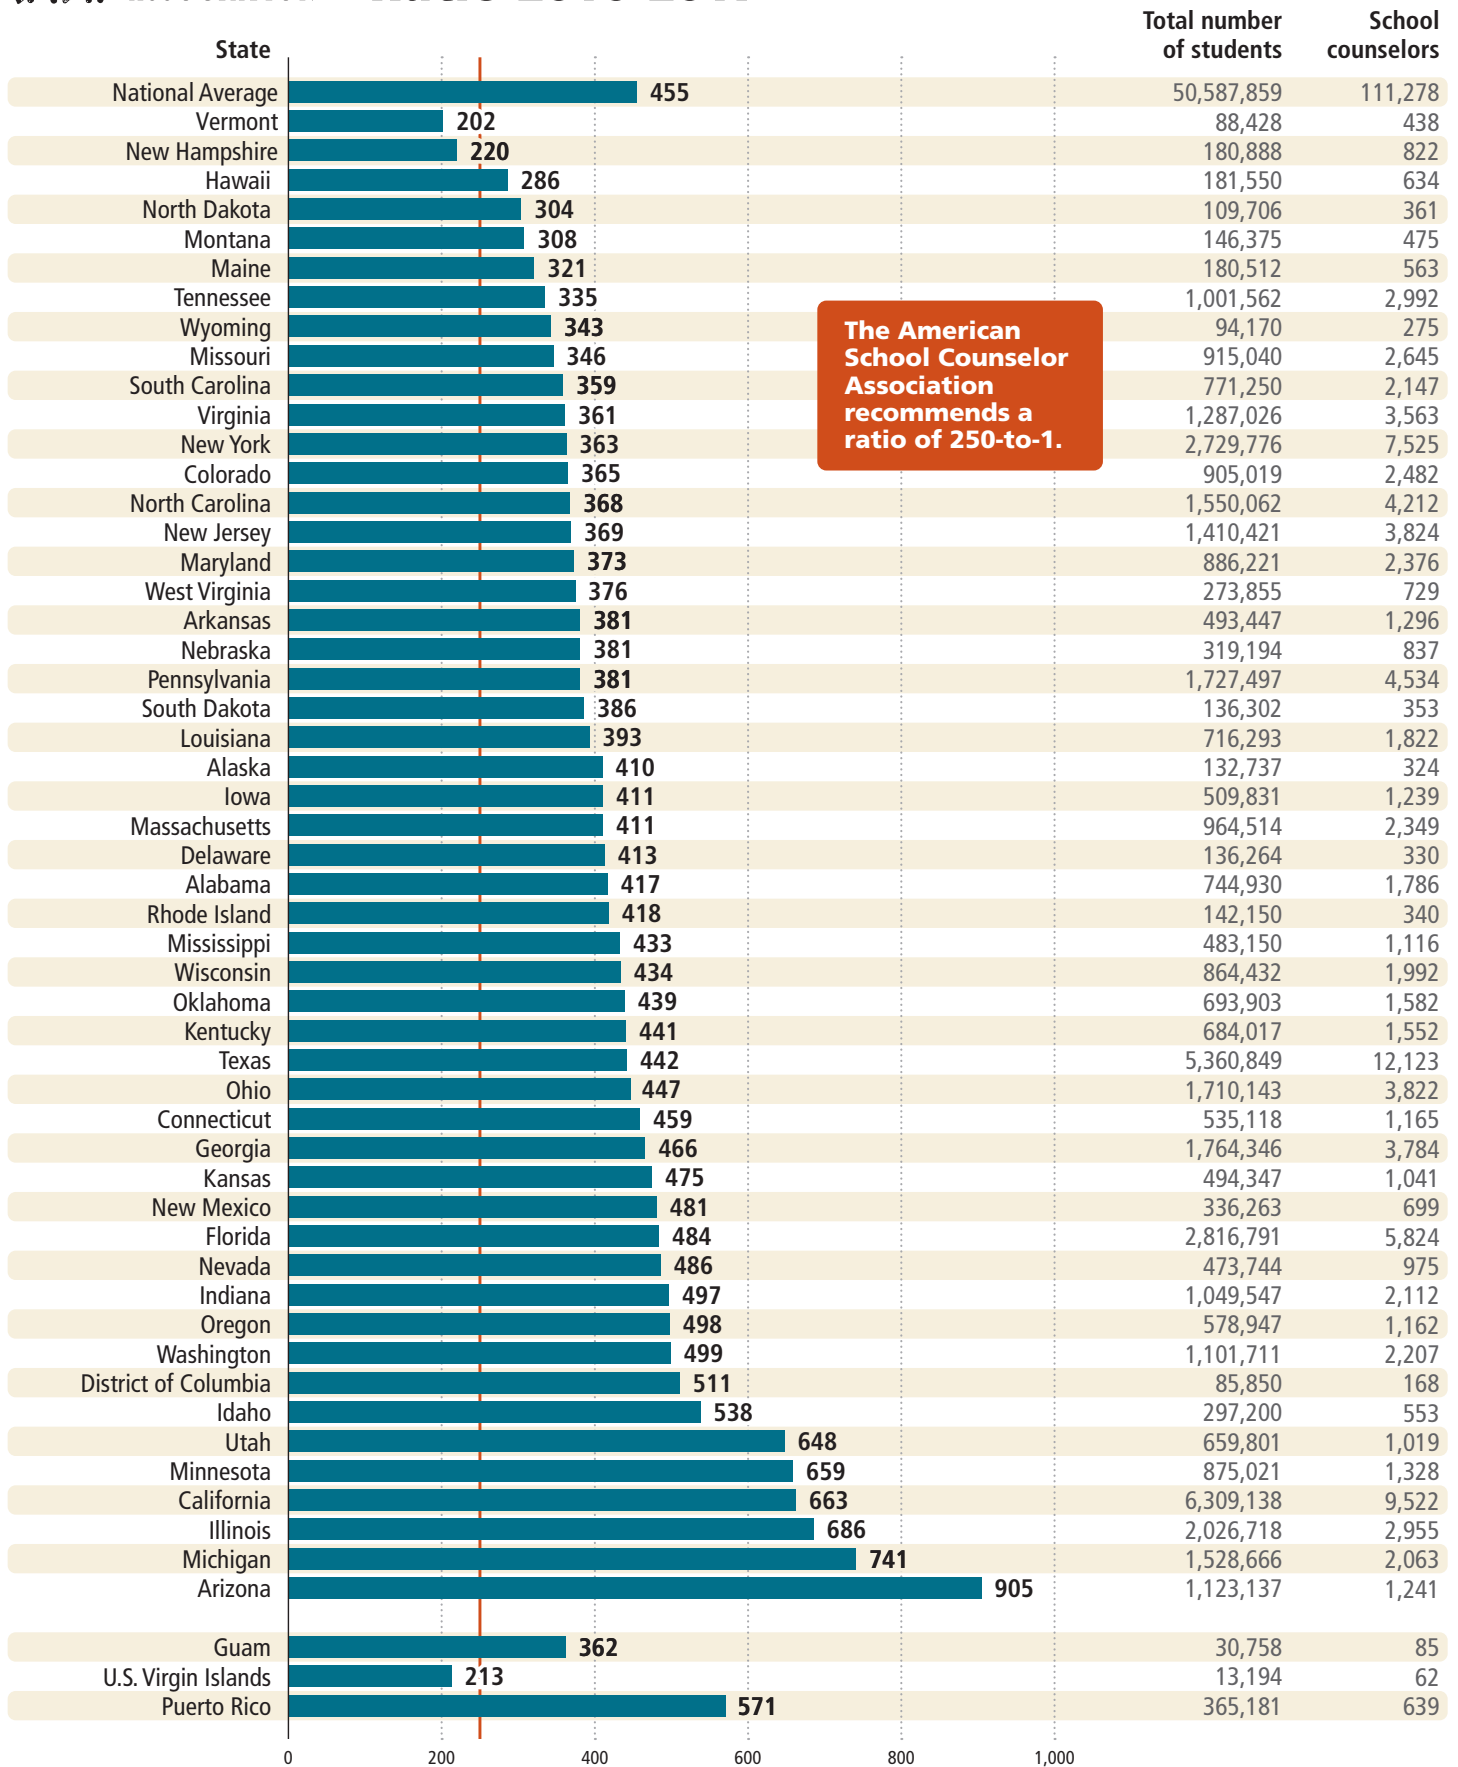

# Student-to-School-Counselor Ratio 2016-2017

DATA SOURCE: U.S. DEPARTMENT OF EDUCATION, NATIONAL CENTER FOR EDUCATION STATISTICS, COMMON CORE OF DATA (CCD), "STATE NONFISCAL PUBLIC ELEMENTARY/SECONDARY EDUCATION SURVEY," 2016-17 v.1a, <http://nces.ed.gov/ccd/elsi/>