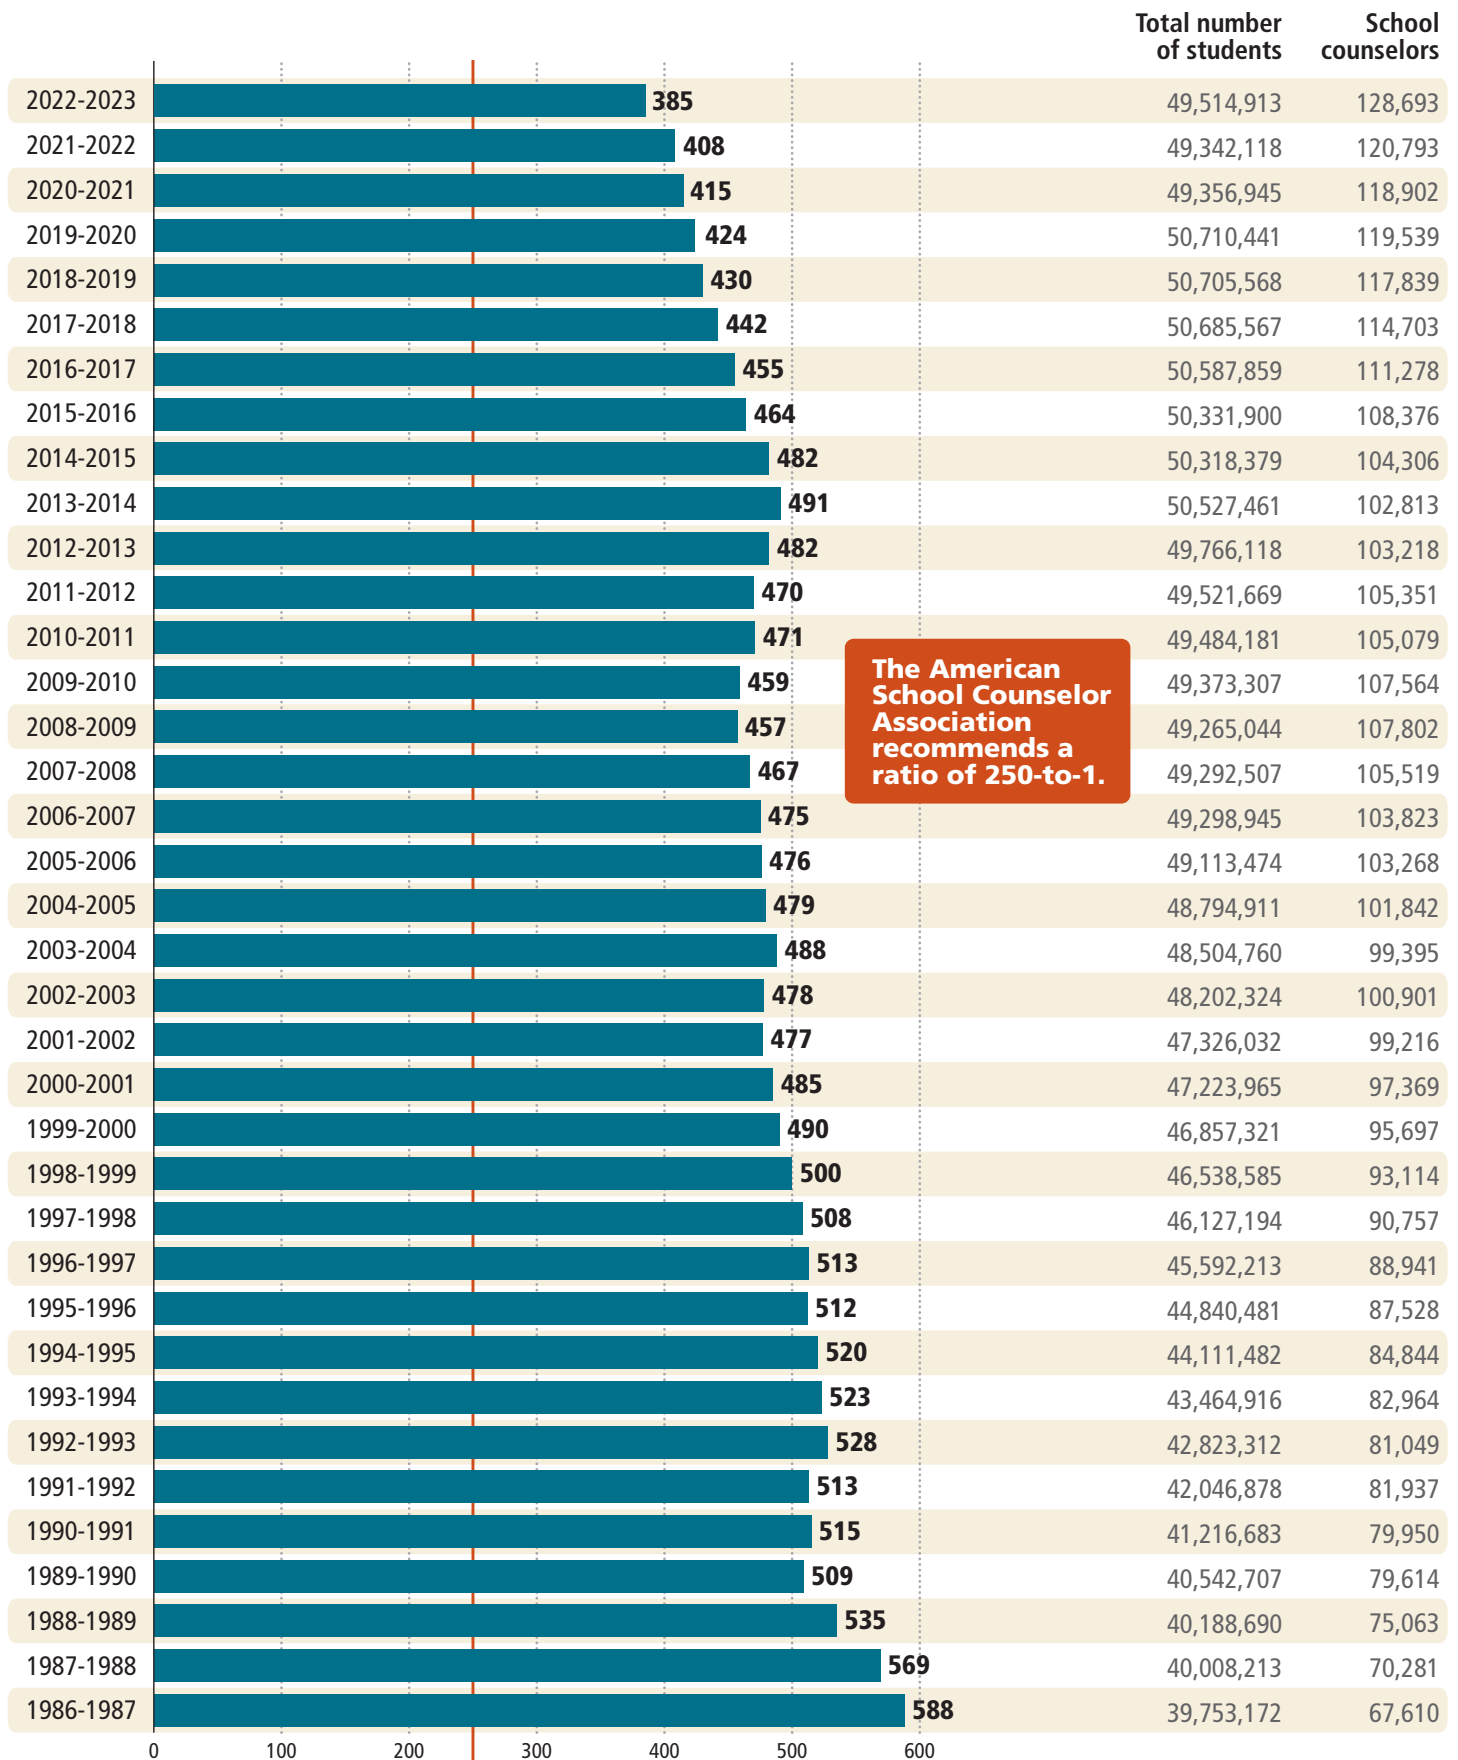

National Student To School Counselor Ratio 1986-2022

The American School Counselor Association recommends a ratio of 250-to-1.