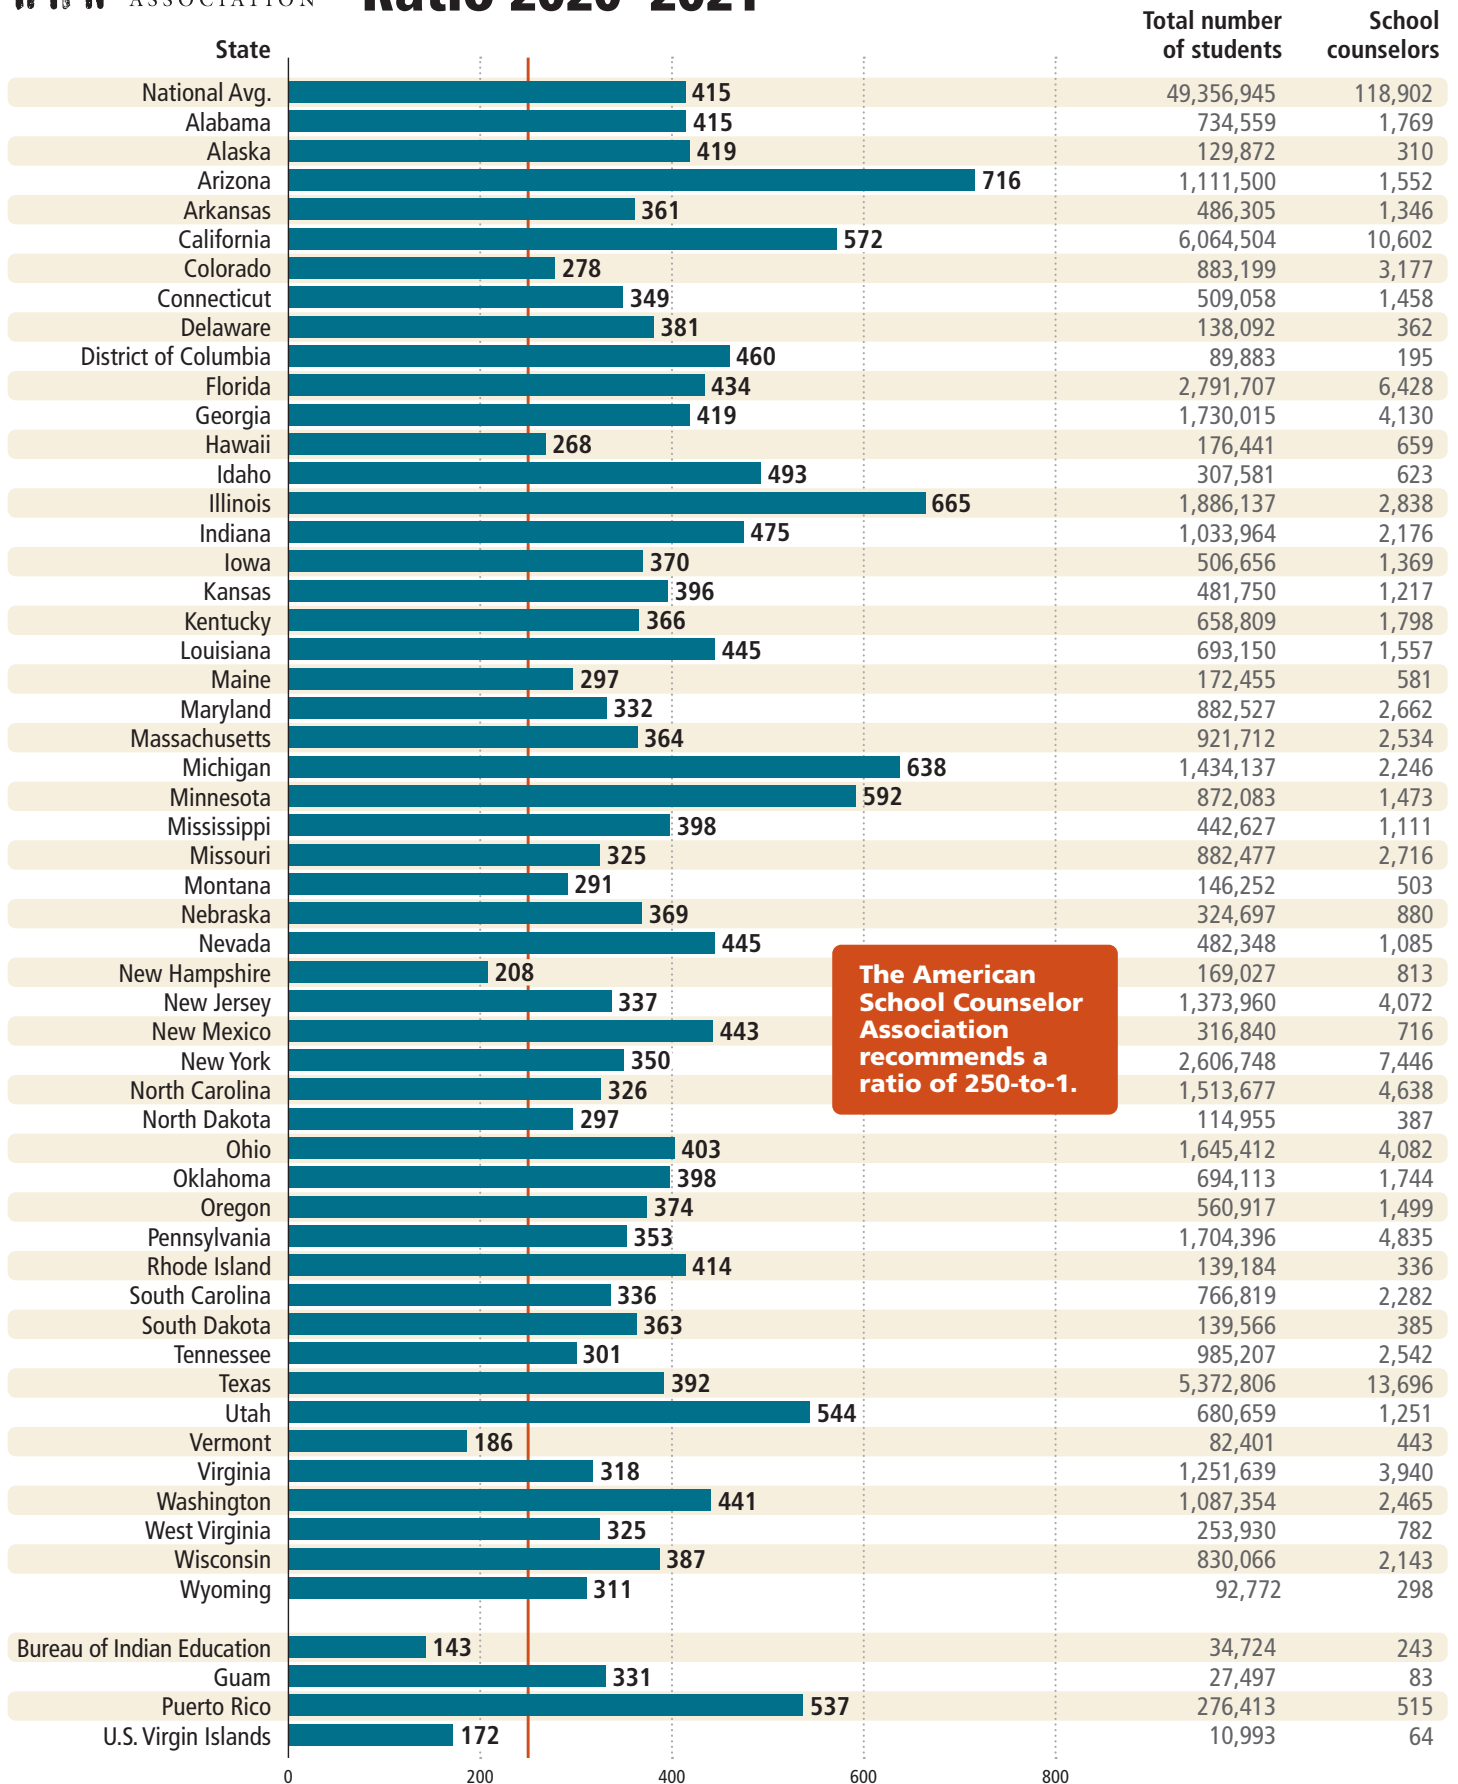

# Student-to-School-Counselor Ratio 2020–2021

**The American School Counselor Association recommends a ratio of 250-to-1.**

\*Illinois and Utah did not report the number of school counselors for the 2020-21 school year. Illinois data provided by the state department of education. Utah data is 2019-20 CCD data. Additionally, Tennessee department of education provided updated data to ASCA.  
 Data Source: U.S. Department of Education, National Center for Education Statistics, Common Core of Data (CCD), "State Nonfiscal Public Elementary/Secondary Education Survey," 2020-21 v.1a. <https://nces.ed.gov/CCD/ELSI/>