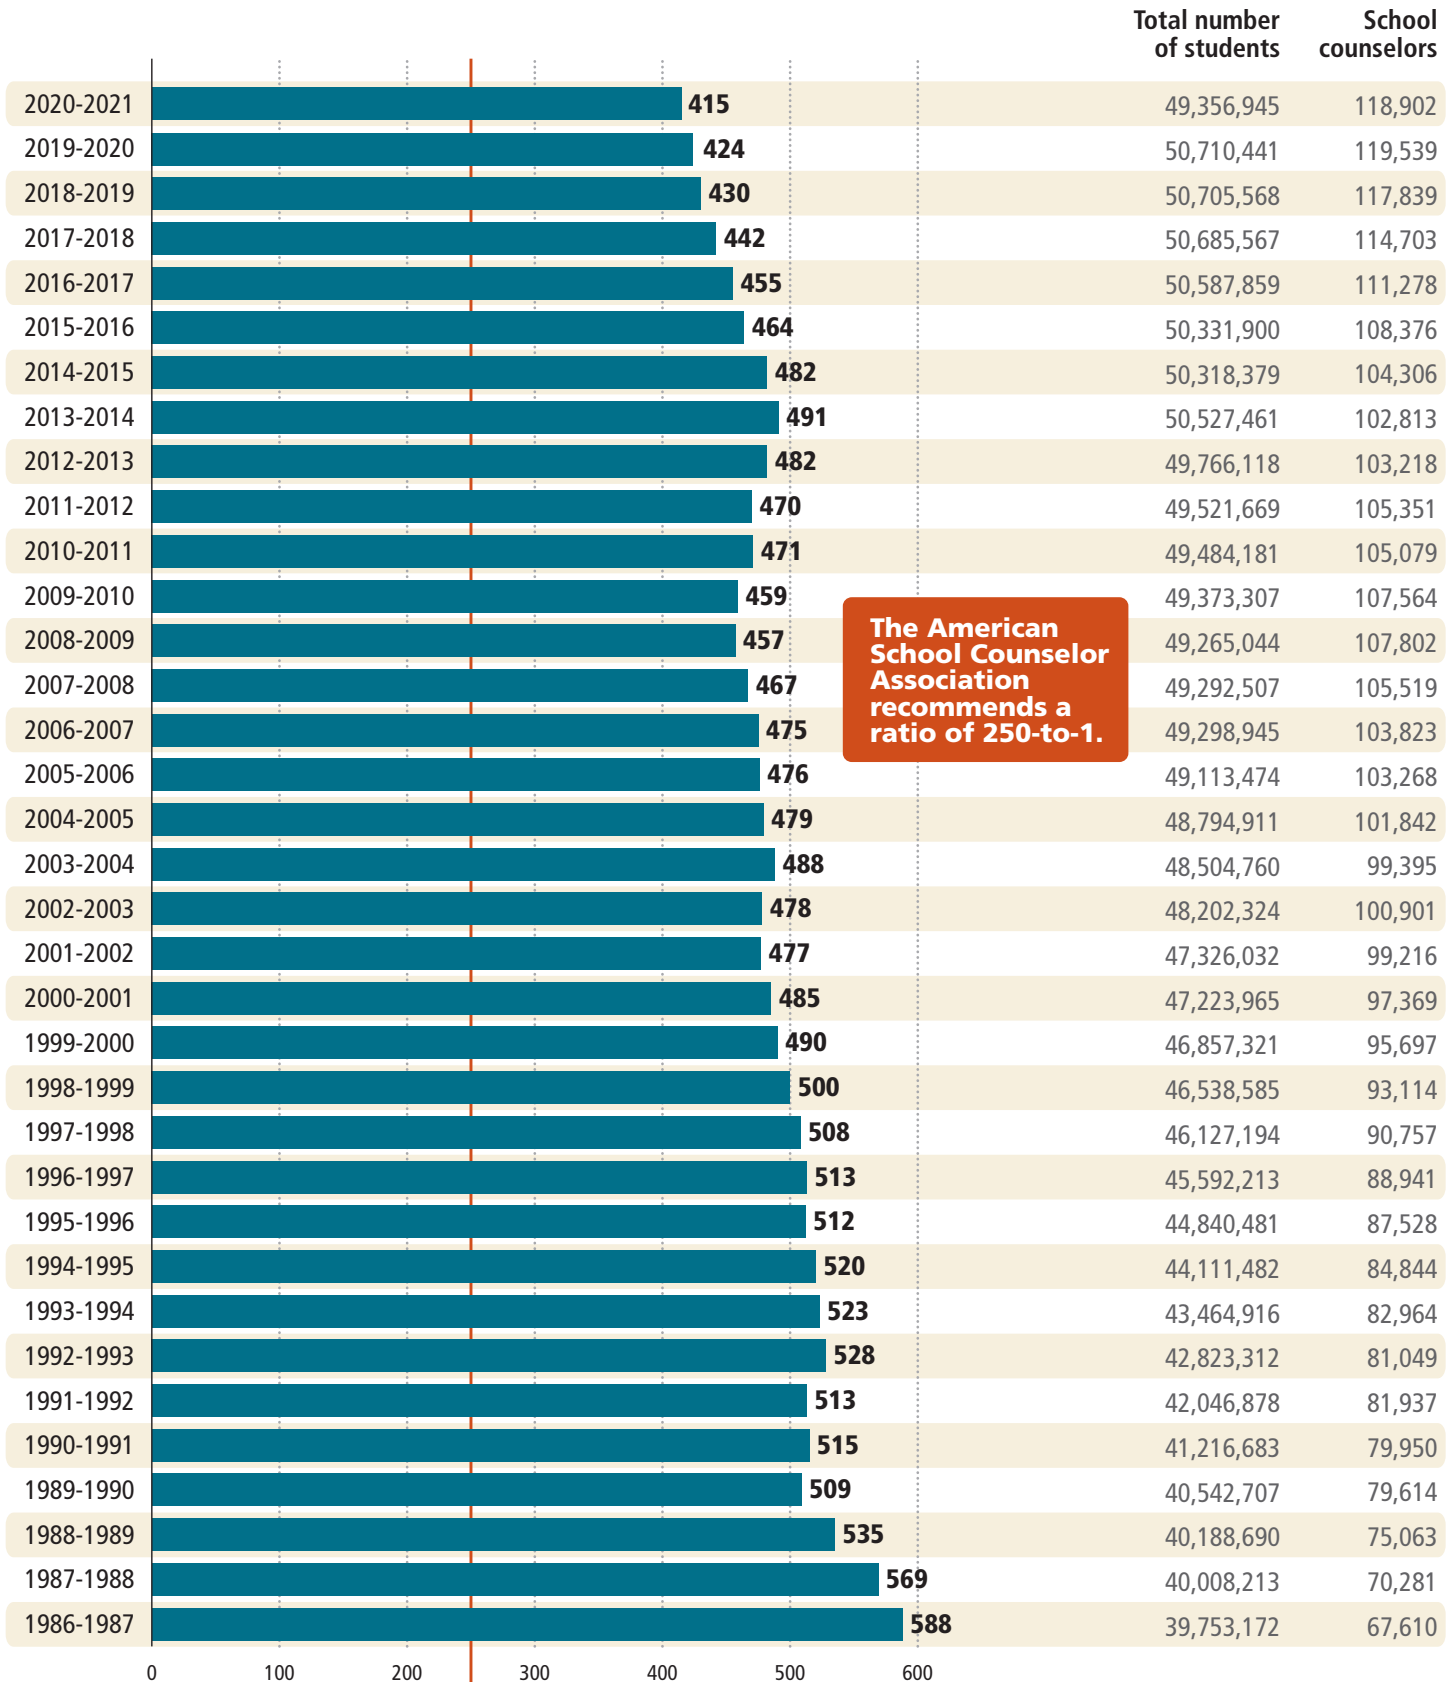

# NATIONAL STUDENT TO SCHOOL COUNSELOR RATIO 1986-2020

The American School Counselor Association recommends a ratio of 250-to-1.