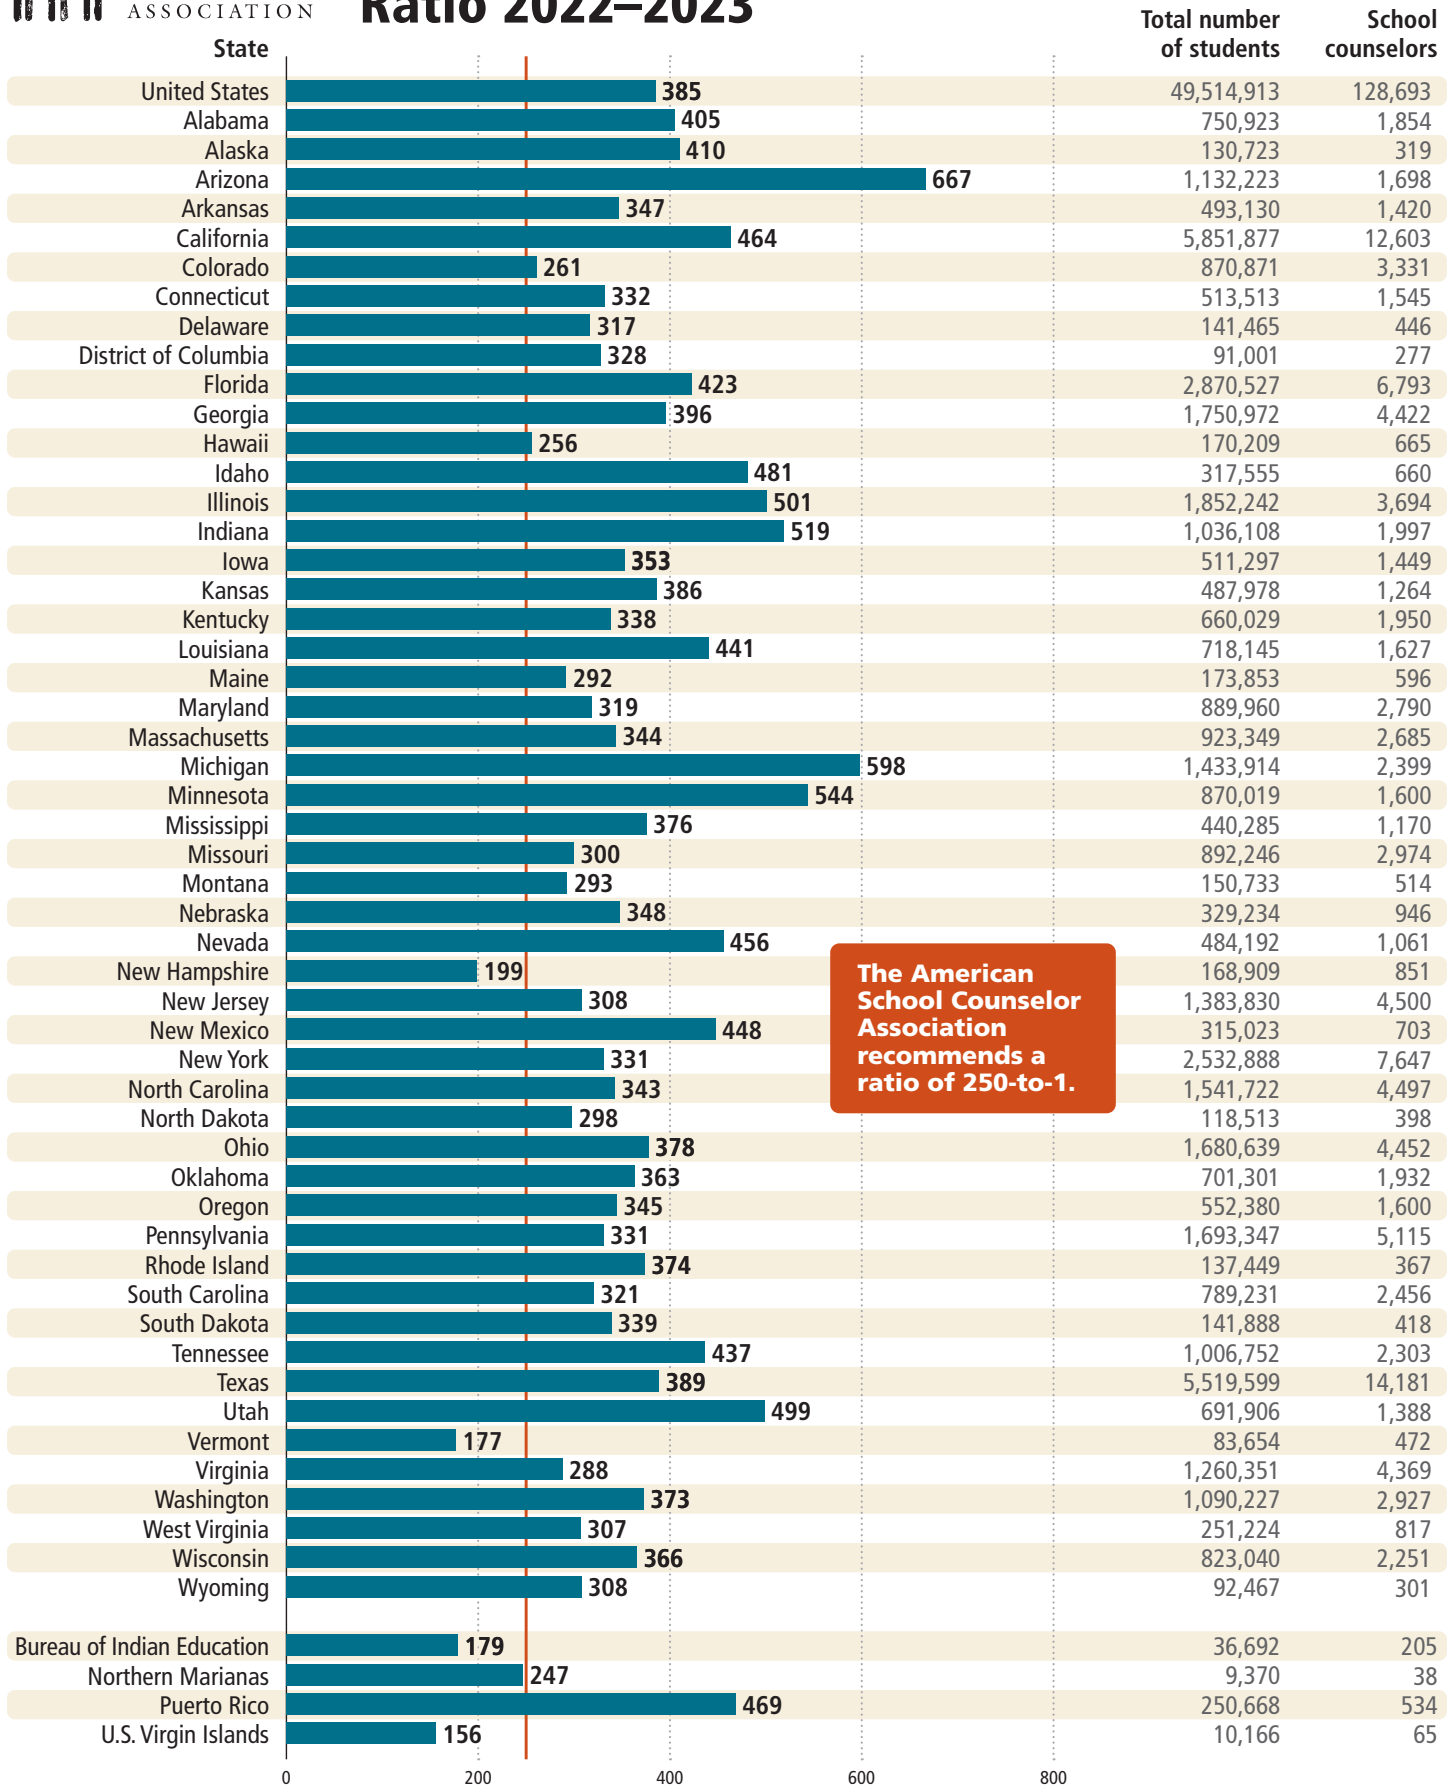

# Student-to-School-Counselor Ratio 2022–2023

The American School Counselor Association recommends a ratio of 250-to-1.

Data Source: U.S. Department of Education, National Center for Education Statistics, Common Core of Data (CCD), State Nonfiscal Public Elementary/Secondary Education Survey, 2022-23 v.1a. <https://nces.ed.gov/ccd/>.  
 Note: Data was not reported by Guam and American Samoa.