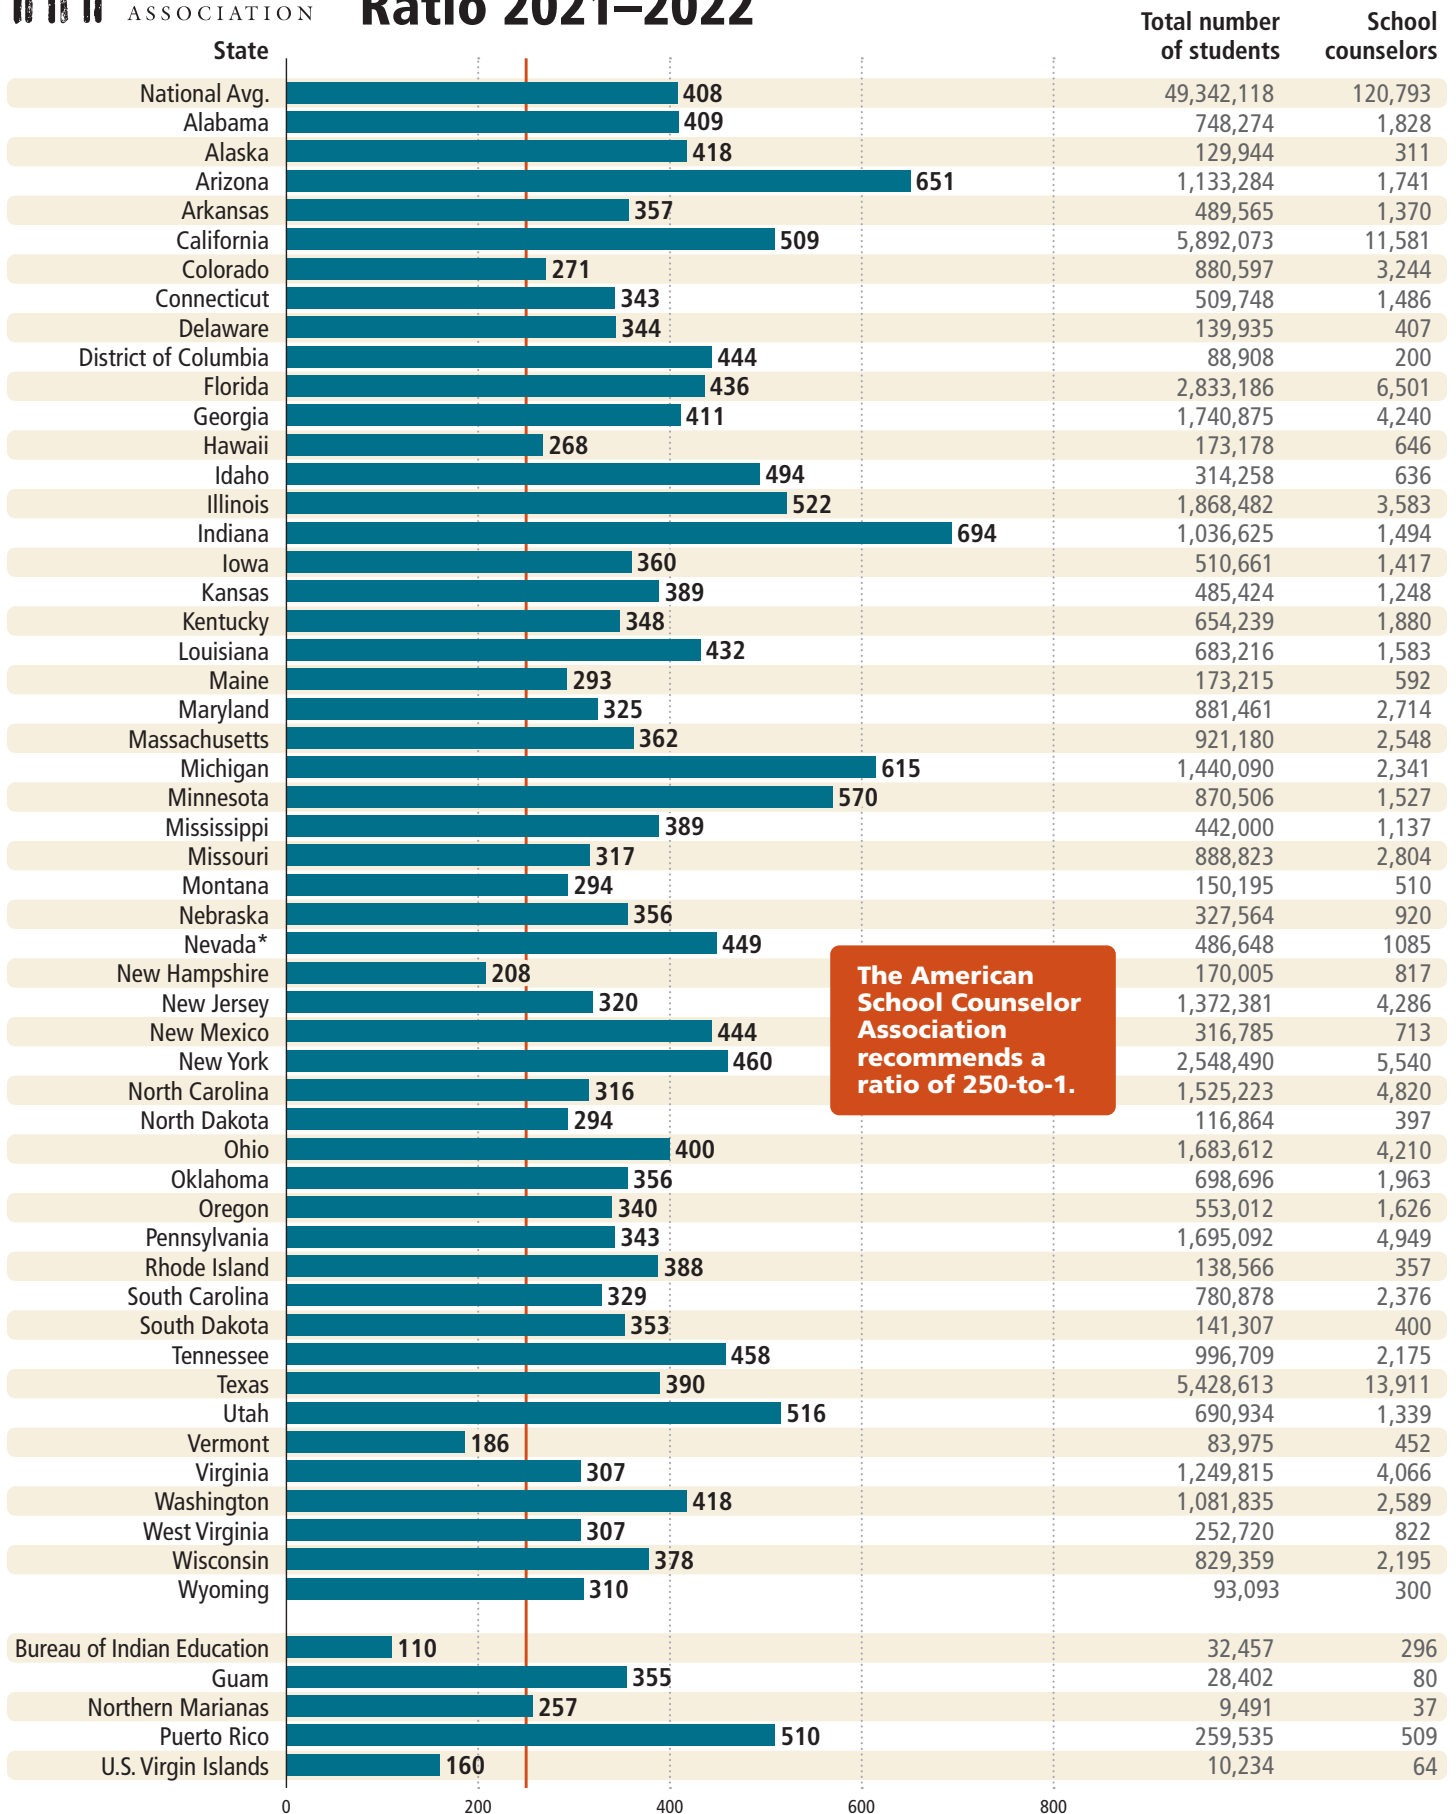

Student-to-School-Counselor Ratio 2021–2022

Data Source: U.S. Department of Education, National Center for Education Statistics, Common Core of Data (CCD), State Nonfiscal Public Elementary/Secondary Education Survey, 2021-22 v.1a. <http://nces.ed.gov/ccd/els/>
 Note: Data for Nevada school counselors was not available. 2020-21 data is used here.