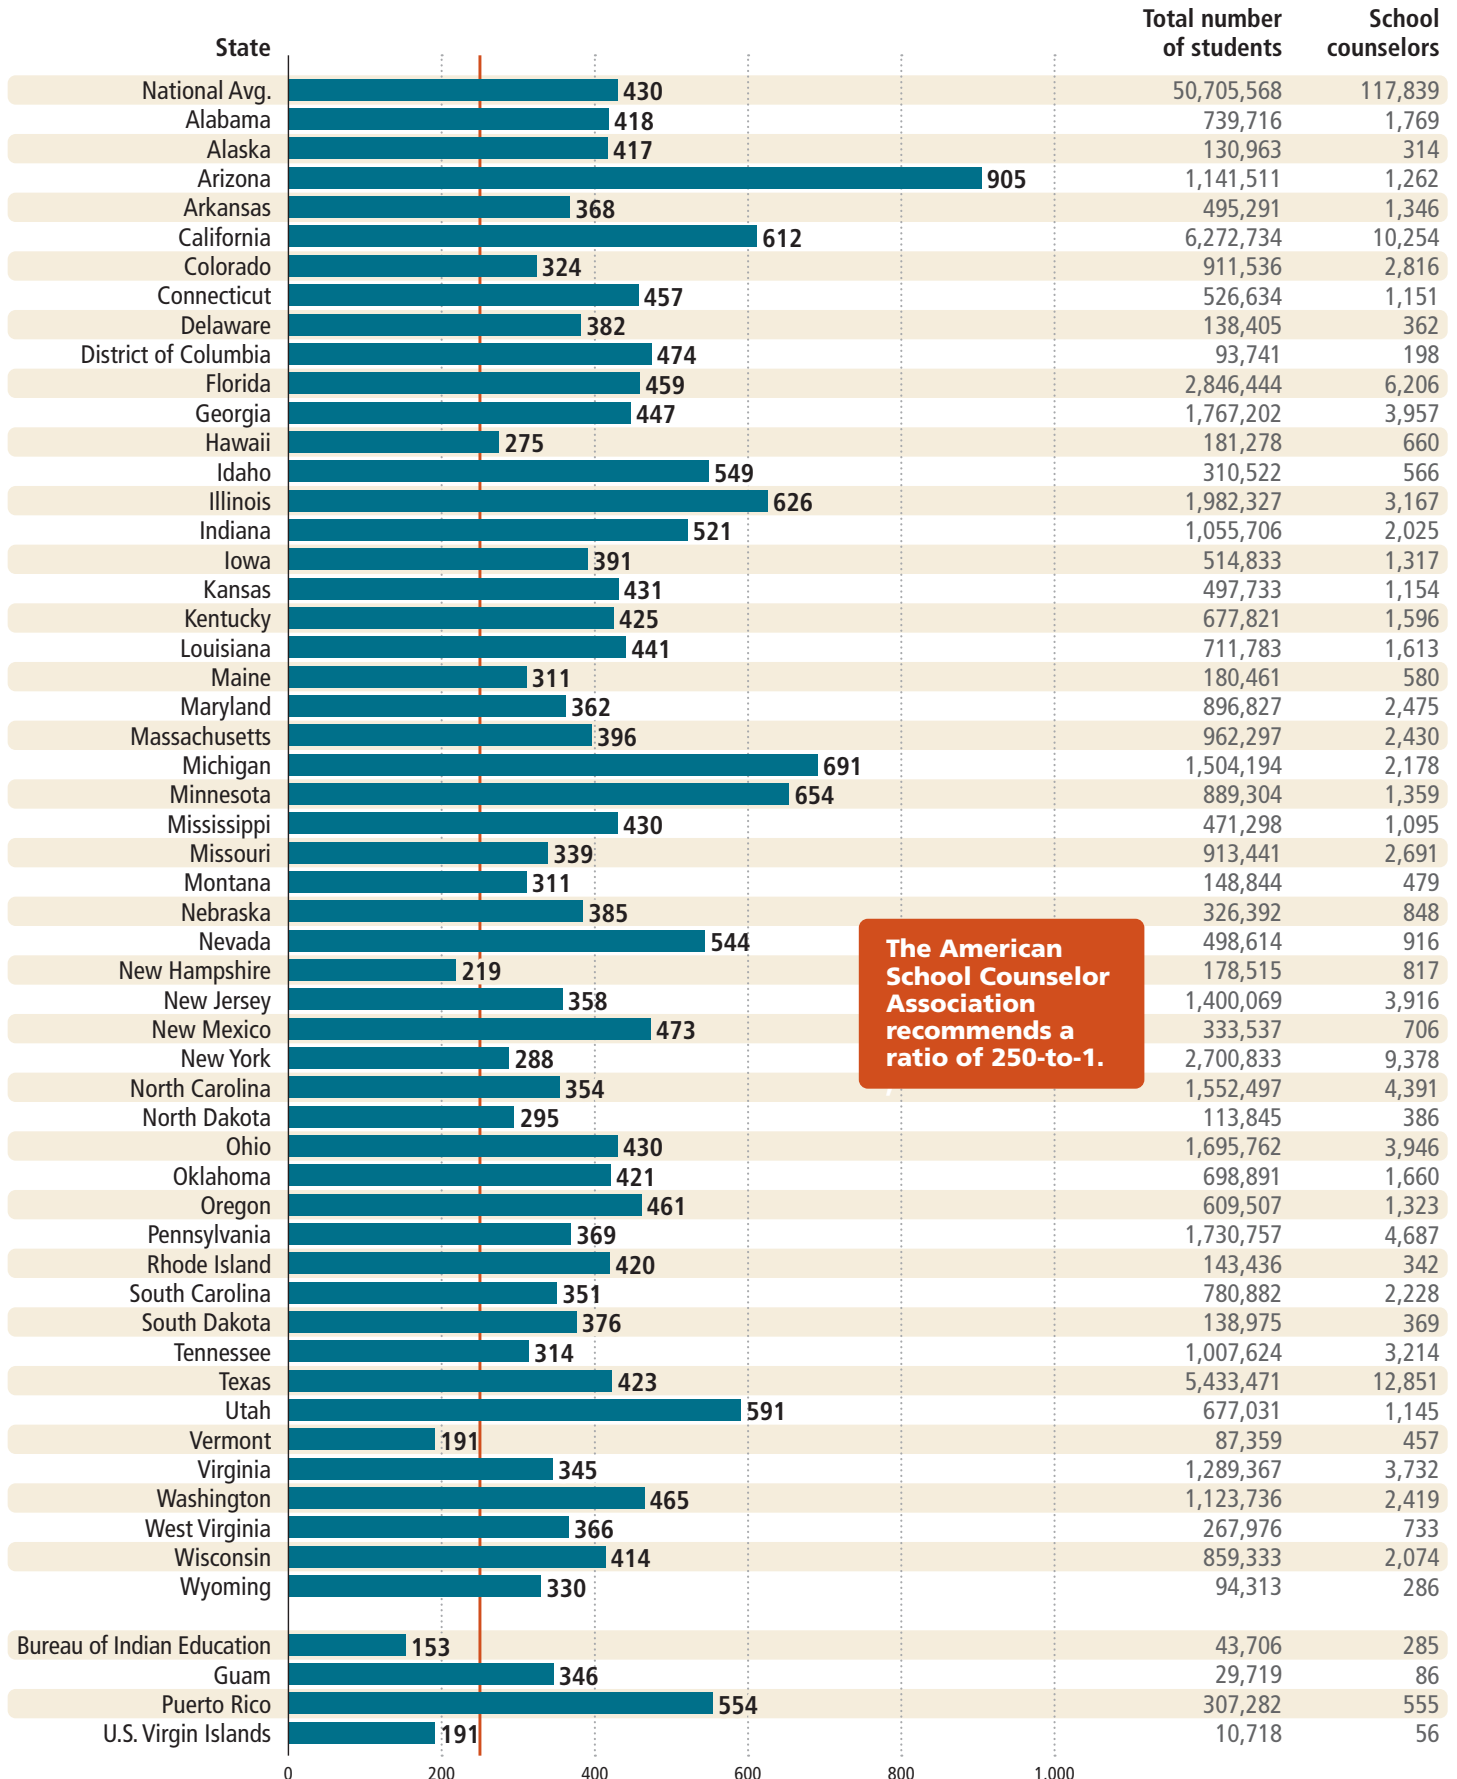

Student-to-School-Counselor Ratio 2018–2019

The American
School Counselor
Association
recommends a
ratio of 250-to-1.