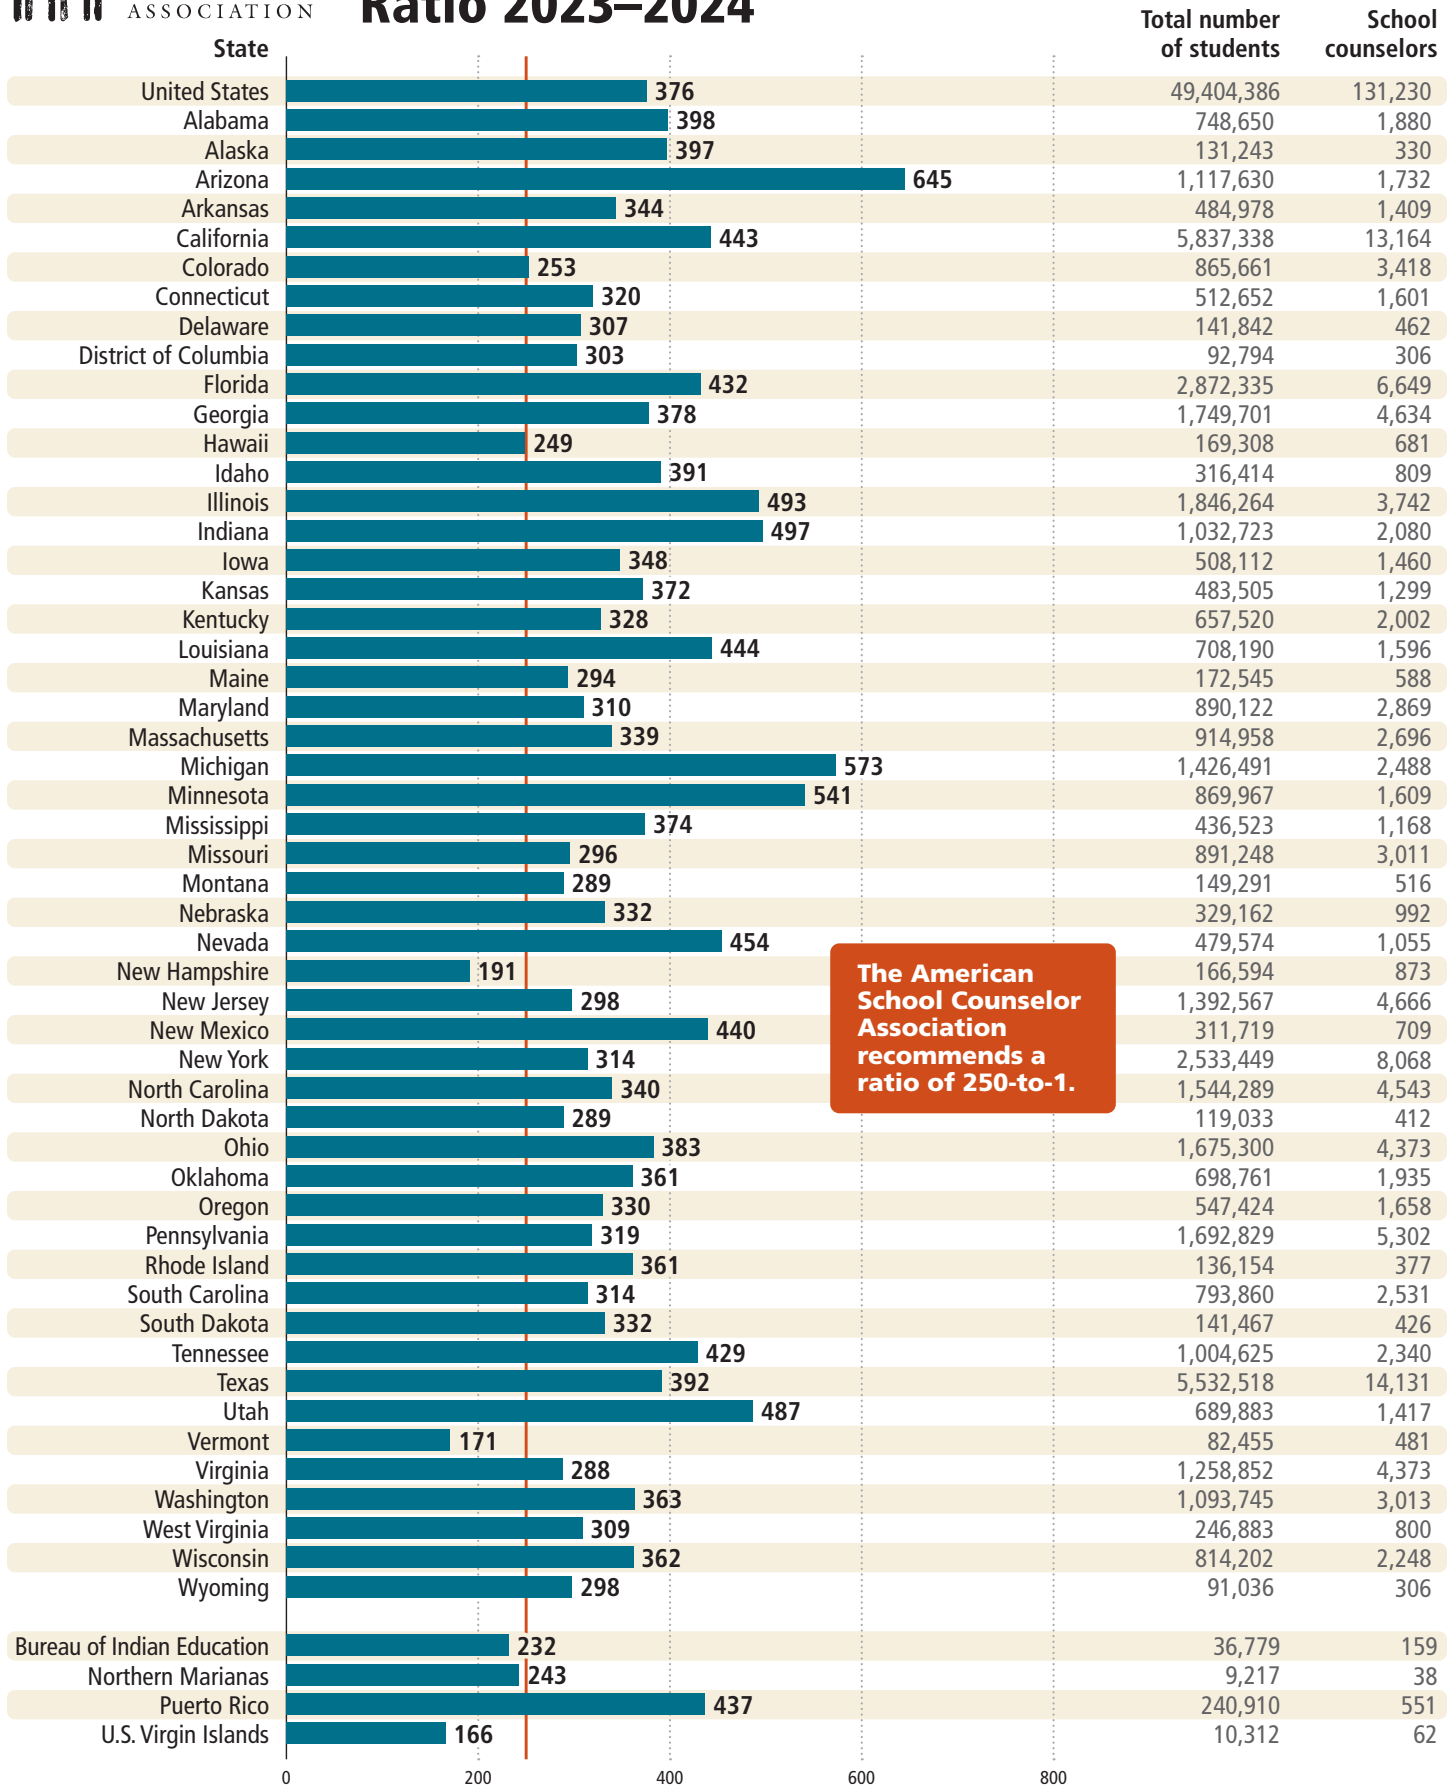

Student-to-School-Counselor Ratio 2023–2024

The American School Counselor Association recommends a ratio of 250-to-1.

Data Source: U.S. Department of Education, National Center for Education Statistics, Common Core of Data (CCD), State Nonfiscal Public Elementary/Secondary Education Survey, 2023-24 v.1a. <https://nces.ed.gov/ccd/>. Notes: Data was not reported by American Samoa. Guam reported 80 school counselors, but because enrollment was not reported, the student-to-school-counselor ratio could not be calculated.