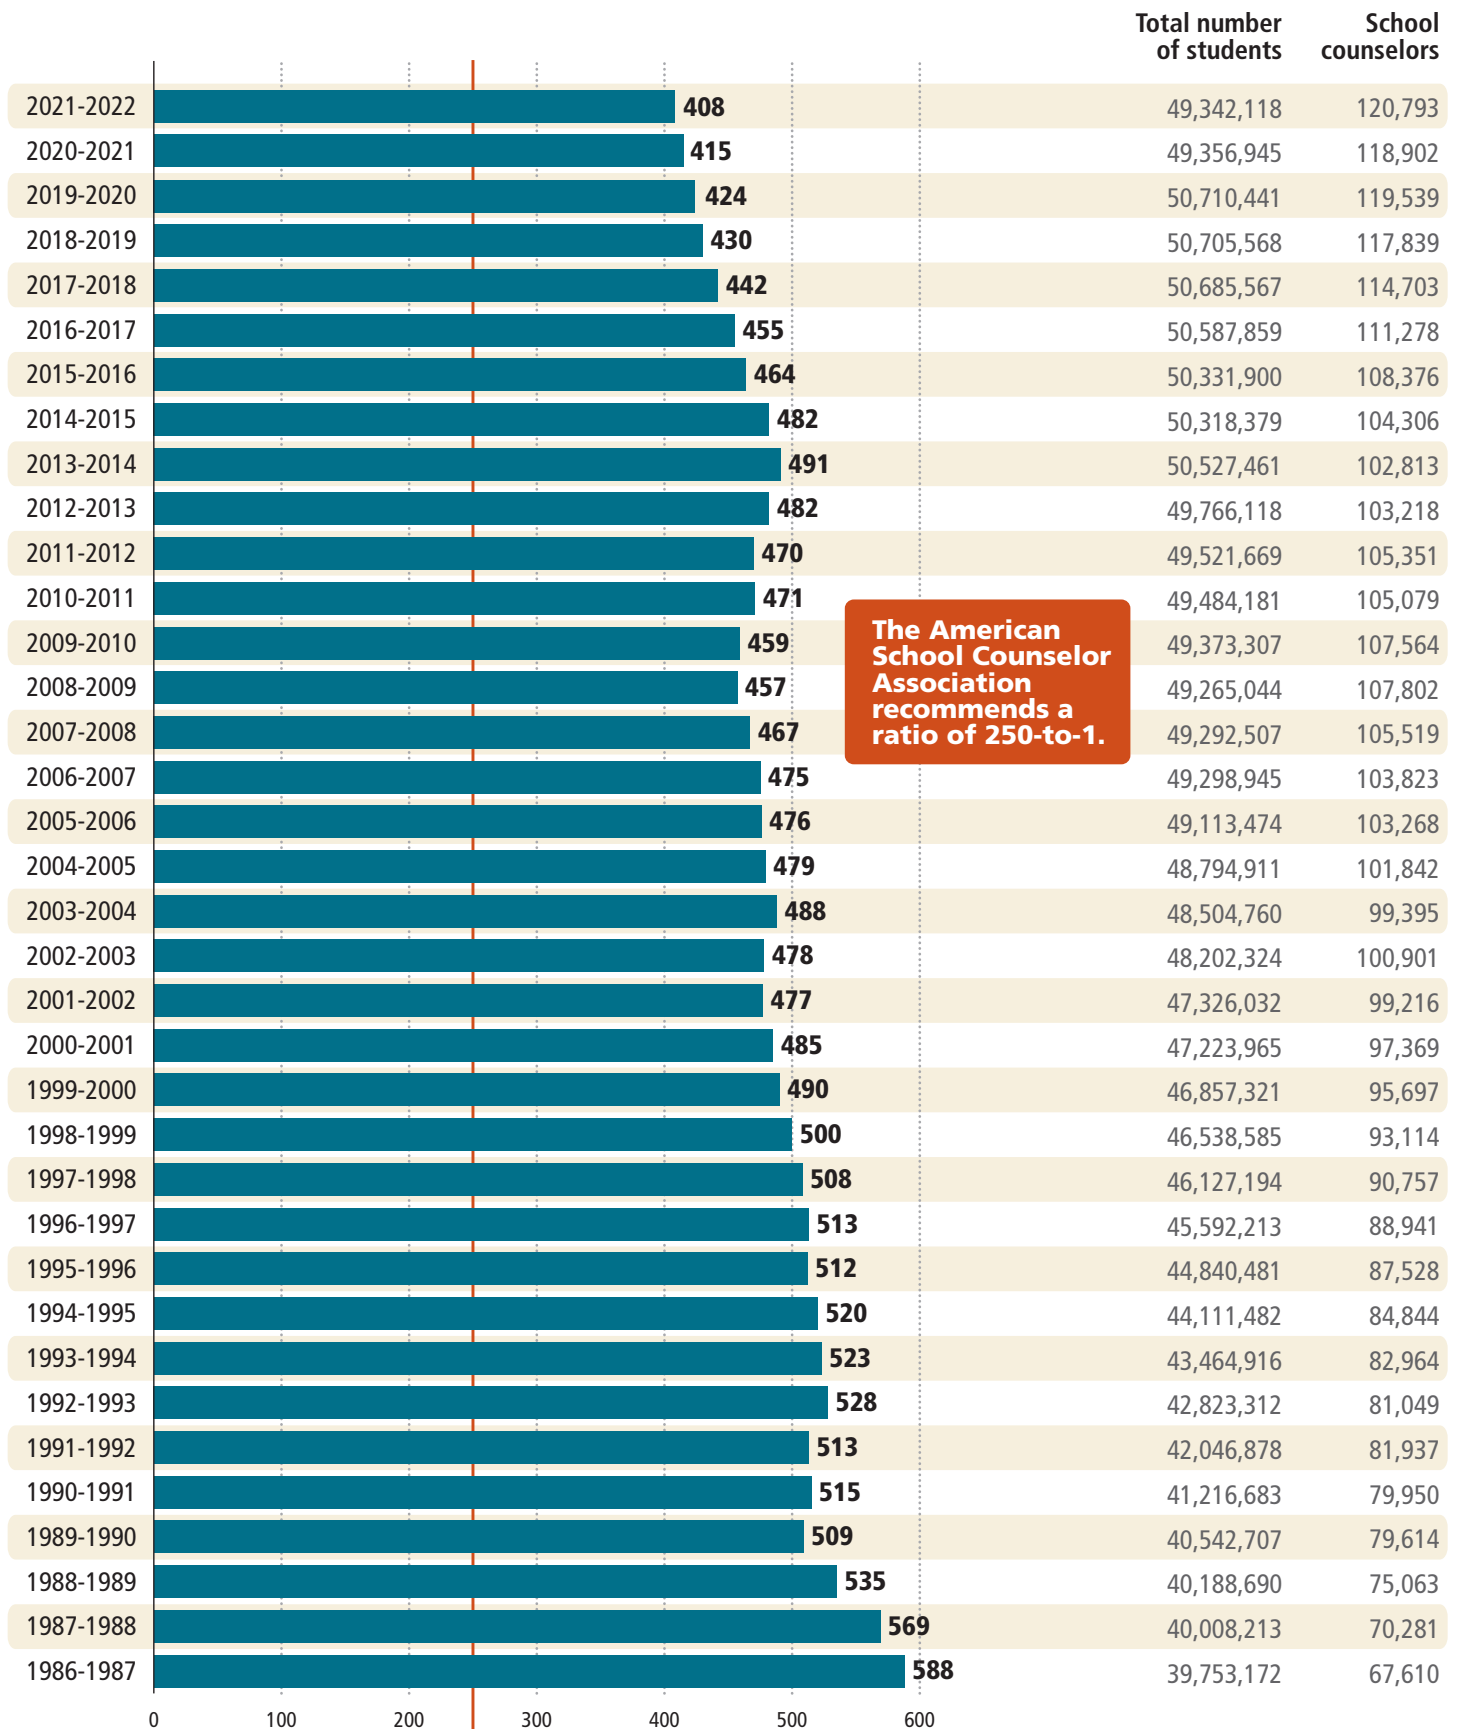

# National Student To School Counselor Ratio 1986-2021

The American School Counselor Association recommends a ratio of 250-to-1.